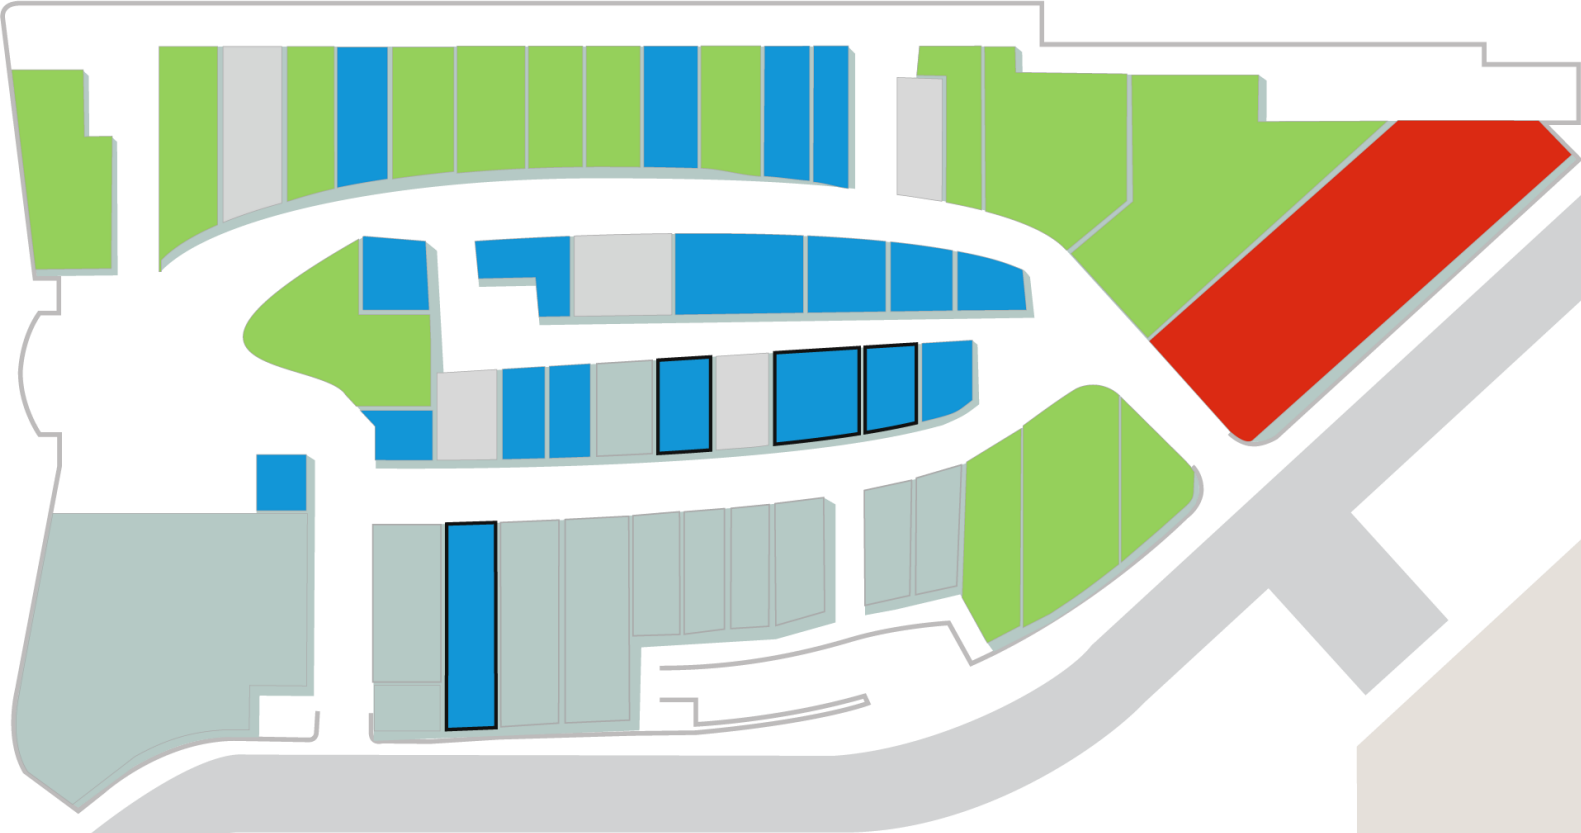

Currently Showing: Week 1, Quarter 1, 2019

Update auto

Update

Ground Level

Retail Advantage<sup>®</sup>

Resorts World  
BIRMINGHAM

Ground Level

Retail Advantage®

Resorts World  
BIRMINGHAM

Ground Level

Ground Level

GF01  
4077ft

1  
2427ft

2  
2012ft

3  
1658ft

4  
1446ft

5  
1904ft

6  
2000ft

7  
1673ft

8  
1793ft

9  
1975ft

10  
1459ft

11  
960ft

12  
1006ft

45  
680ft

19  
10179ft

Hotel Lobby  
2152ft

GMO1C  
5218ft

638ft

37/38  
3401ft

44  
75ft

20  
3522ft