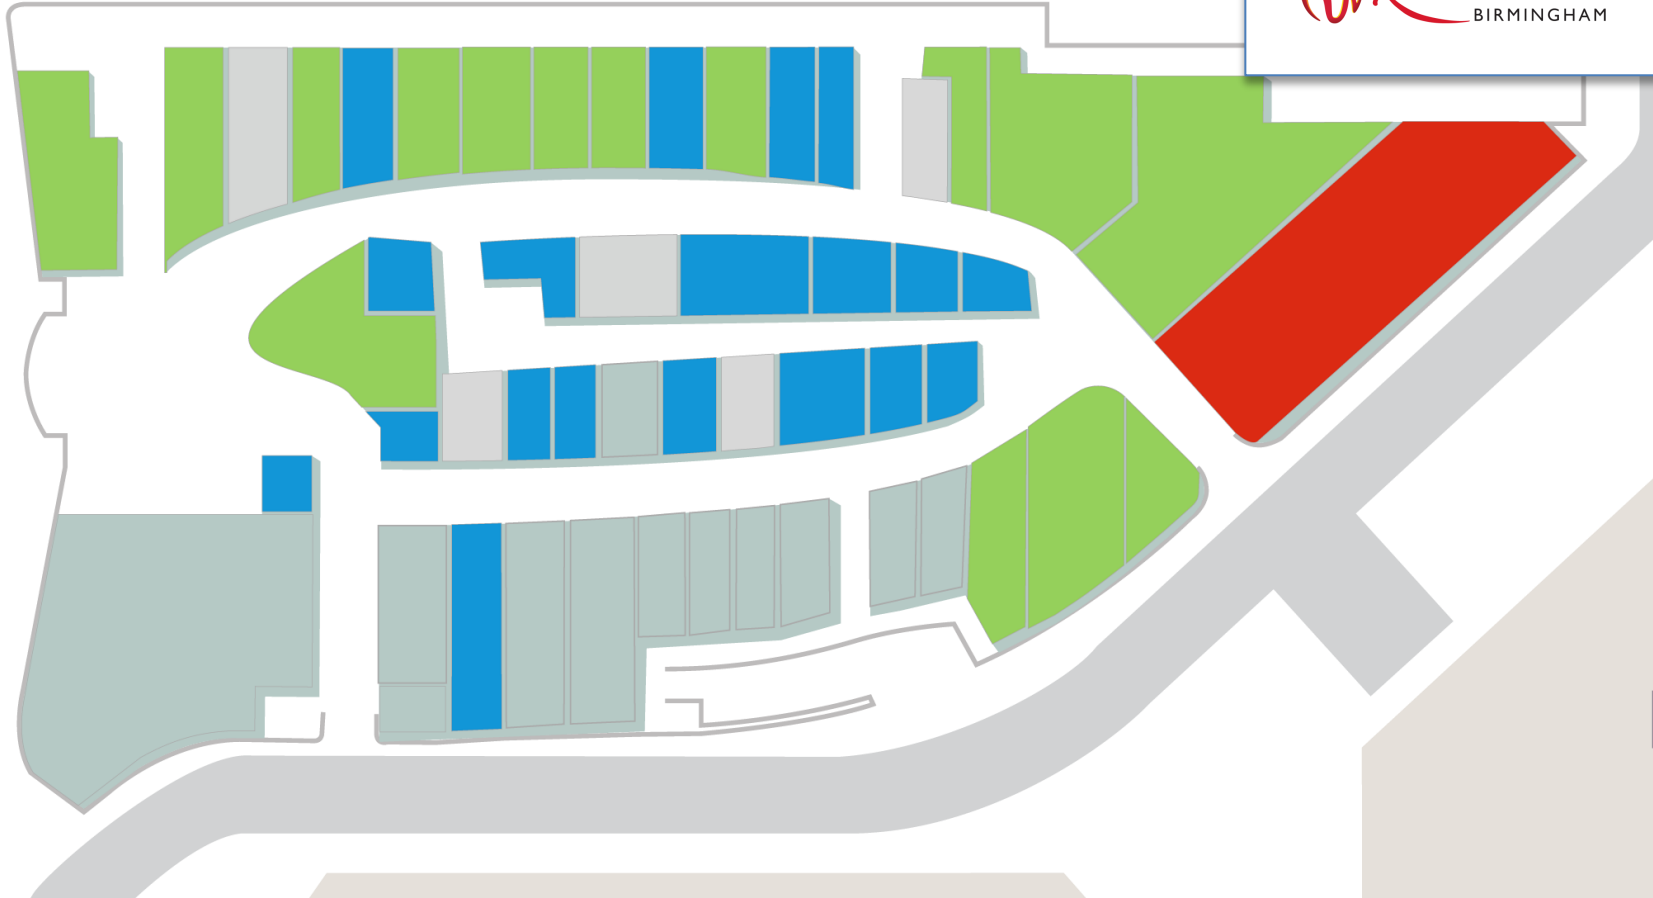

Currently Showing: Week 1, Quarter 1, 2019

Update auto

Update

Ground Level

Retail Advantage<sup>®</sup>

Resorts World  
BIRMINGHAM

Ground Level

Retail Advantage®

Resorts World  
BIRMINGHAM

Ground Level

Ground Level

GF01  
4077ft

1  
2427ft

2  
2012ft

3  
1658ft

4  
1446ft

5  
1904ft

6  
2000ft

7  
1673ft

8  
1793ft

9  
1975ft

10  
1459ft

11  
960ft

12  
1006ft