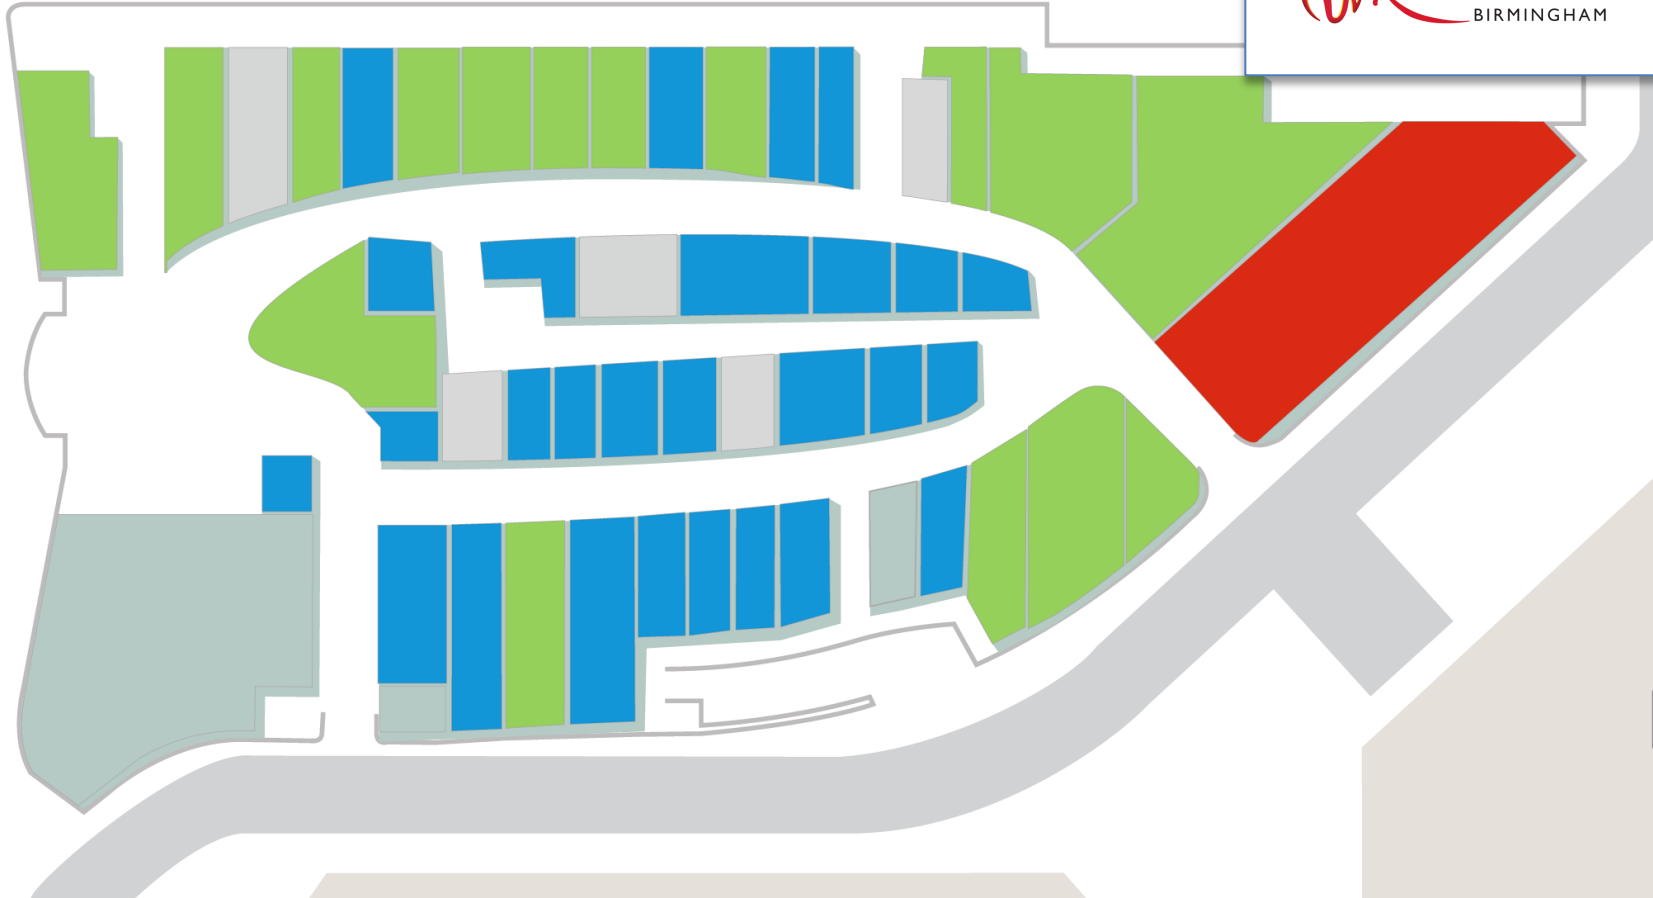

*Director*

ART Software Group

Anand Basu-Attwood

*Commercial Operations  
Manager*

**Realm**

Ground Level

Show threshold settings ▾

1 2 3 4 5 6 7 8 9 10 11 12 13

Currently Showing: Week 1, Quarter 1, 2019

Update auto

Update

Ground Level

Retail Advantage<sup>®</sup>

Resorts World  
BIRMINGHAM

Ground Level

Retail Advantage®

Resorts World  
BIRMINGHAM

Ground Level

Ground Level

GF01  
4077ft

1  
2427ft

2  
2012ft

3  
1658ft

4  
1446ft

5  
1904ft

6  
2000ft

7  
1673ft

8  
1793ft

9  
1975ft

10  
1459ft

11  
960ft

12  
1006ft